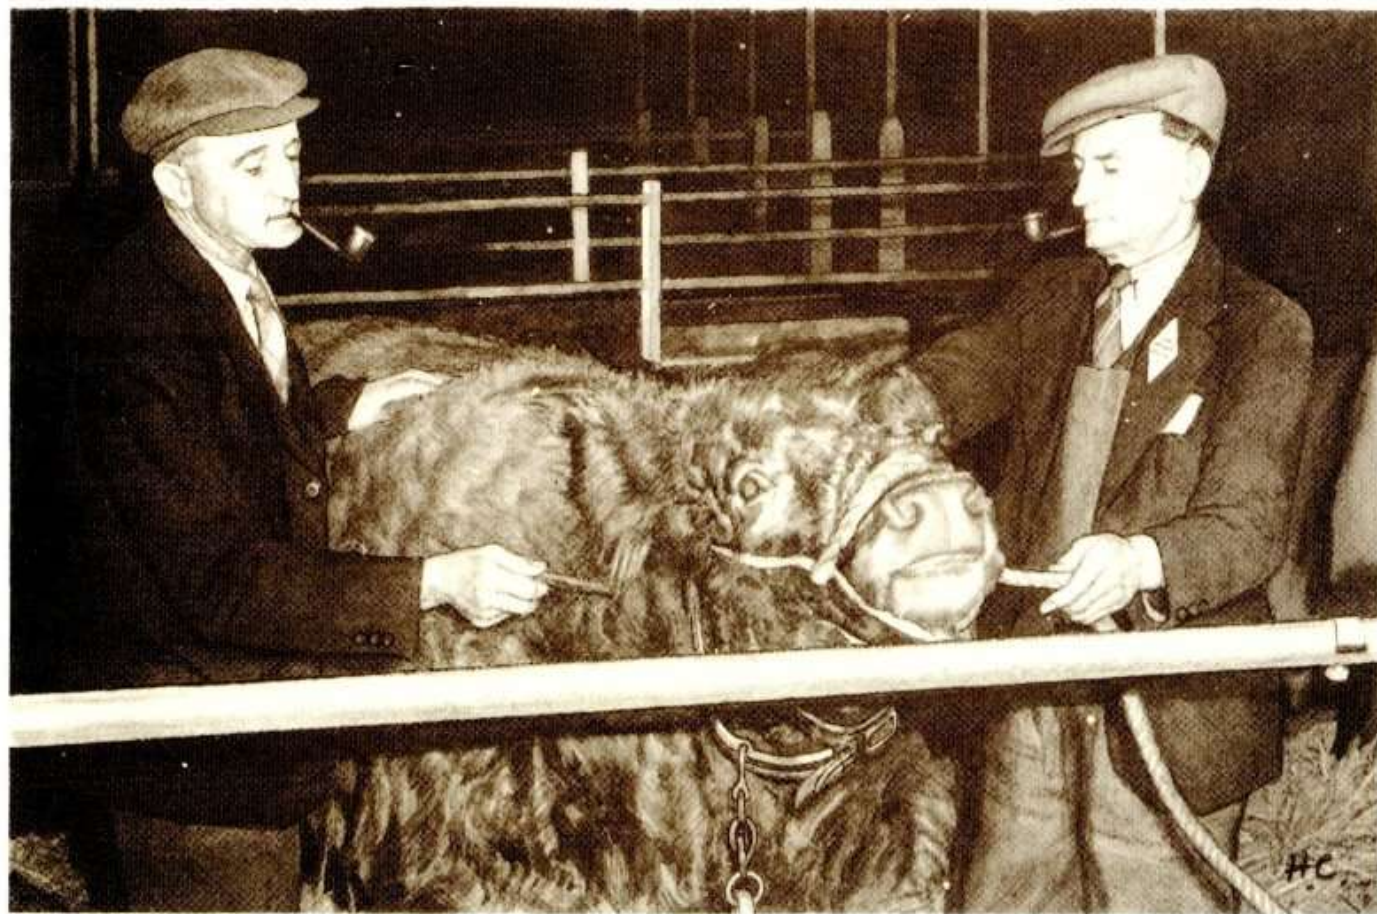

Gatehouse-of-Fleet

Smithfield—"Heather Honey," Gib and Alec

Curling—Cally Lake

At Ilston—EMB and Dandy. 1909

Gatehouse-of-Fleet—Circa 1979

King Arthur at The Murray Arms  
—Circa 1979

WITH BEST WISHES  
for  
CHRISTMAS and NEW YEAR

from  
Mrs. Murray Usher

CARSTRAMON      CALLY ESTATE OFFICE  
GATEHOUSE-OF-FLEET

The Colonel—Early Days

The Worthies—A.P., W.McC., & McC., A.G., W.C., in The Room at The Murray Arms

Loch Grannoch