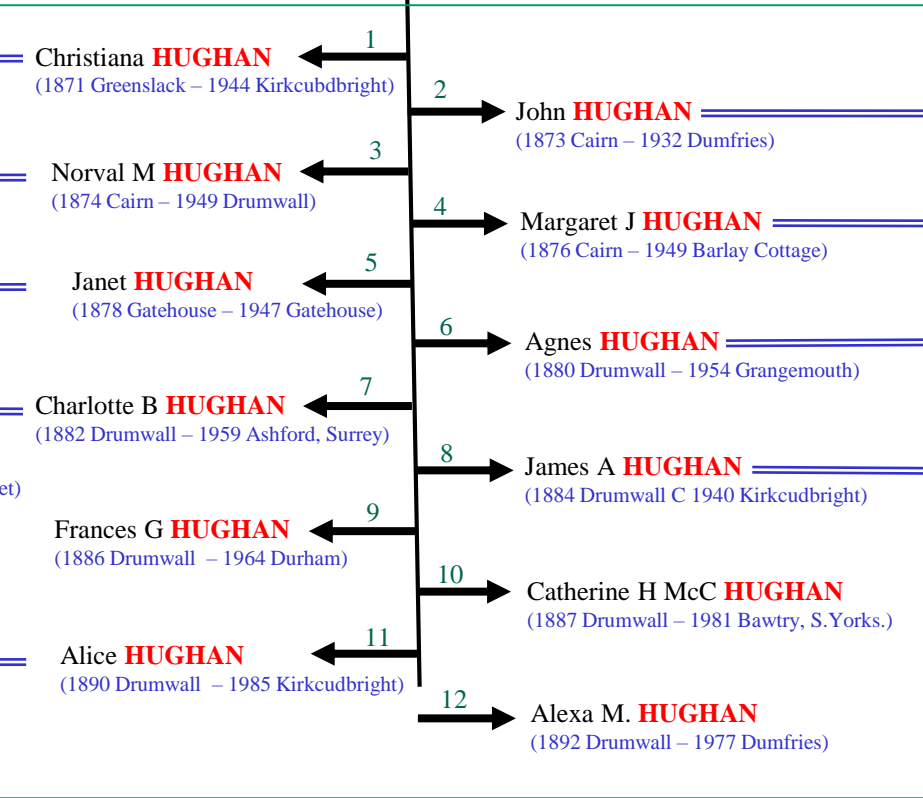

HUGHAN (2) Family Tree

Alexander **HUGHAN** (1765 Kirkmabreck - 1840 ?) ?? Jane **PAGAN** (or PIGGIN) (1776 ? - 1858 ?)

James **HUGHAN** (1814 Kirkmabreck - 1878 Gatehouse) (1) 1835 Girthon Jane **BURBIE** (1806 ? - 1841 Anwoth) ** See HUGHAN (3)

(2) 1843 Gatehouse Christine **GIBSON** (c.1815 Hutton, Berwicks. - 1875 Gatehouse)

Alexander M **HUGHAN** (1845 Gatehouse - 1892 Gatehouse) 1871 Borgue Margaret **McLACHLAN** (1851 Keswick, Cumbria - 1908 Gatehouse) James **HUGHAN** (1850 Gatehouse - 1884 Manitoba, Canada)

John **WALLACE** (1870 Kirkcudbright - 1928 Dumfries) 1905 Toronto John **WALLACE** (1905 Toronto - 1986 Glasgow)

Margaret **RIDDICK** (1883 Livingstone Cottage - 1953 ?) 1914 Gatehouse

John C. **SHAW** (1880 Gatehouse - 1969 Castle Douglas) 1907 Gatehouse

Ernest S. **GORROD** (1880 Gatehouse - 1969 Castle Douglas) 1920 Eton, Bucks. Ernest J. **GORROD** (1921 London - 1967 Walkford, Dorset)

John A. **VEITCH** (1888 Girthon Kirk - 1956 Girthon Kirk) 1918 Gatehouse ** See VEITCH

Robert **ADAMS** (1869 Minnigaff - 1952 Barlay Cottage) 1896 Drumwall

William L. **ALEXANDER** (1865 Paisley - 1941 Clarkston) 1919 Gatehouse

Margaret **STEWART** (1878 Kirkcudbright - 1952 Kirkcudbright) 1920 Dumfries

Wilfred **MARRISON** (1887 Bawtry - 1969 Bawtry) 1896 Drumwall

James A. **HUGHAN** (1913 Bawtry - 1993 Bolsover)

Raymond **MARRISON** (1913 Bawtry - 1993 Bolsover)

Doreen **MARRISON** (1918 Bawtry - 2005 East Retford)

Herbert **MARRISON** (1922 Bawtry - ? ?) m. 1973 Burley-in-Wharfedale Margaret E. **JOHNSON** (1926 ? - 1998 Doncaster)

Margaret J. **SHAW** (1907 Cally Mains - 1977 Gatehouse)

James H. **SHAW** (1912 Mossyard Cottages - 1963 Annan) m. 1933 Wigtown Amelia **McCHEYNE** (1913 Kirkcudbright - 1986 Annan)

Nettie **SHAW** (1915 Anwoth - 1975 Dumfries) m. 1938 Gatehouse David J. **DAVIDSON** (1912 Dumfries - 2002 Dumfries)