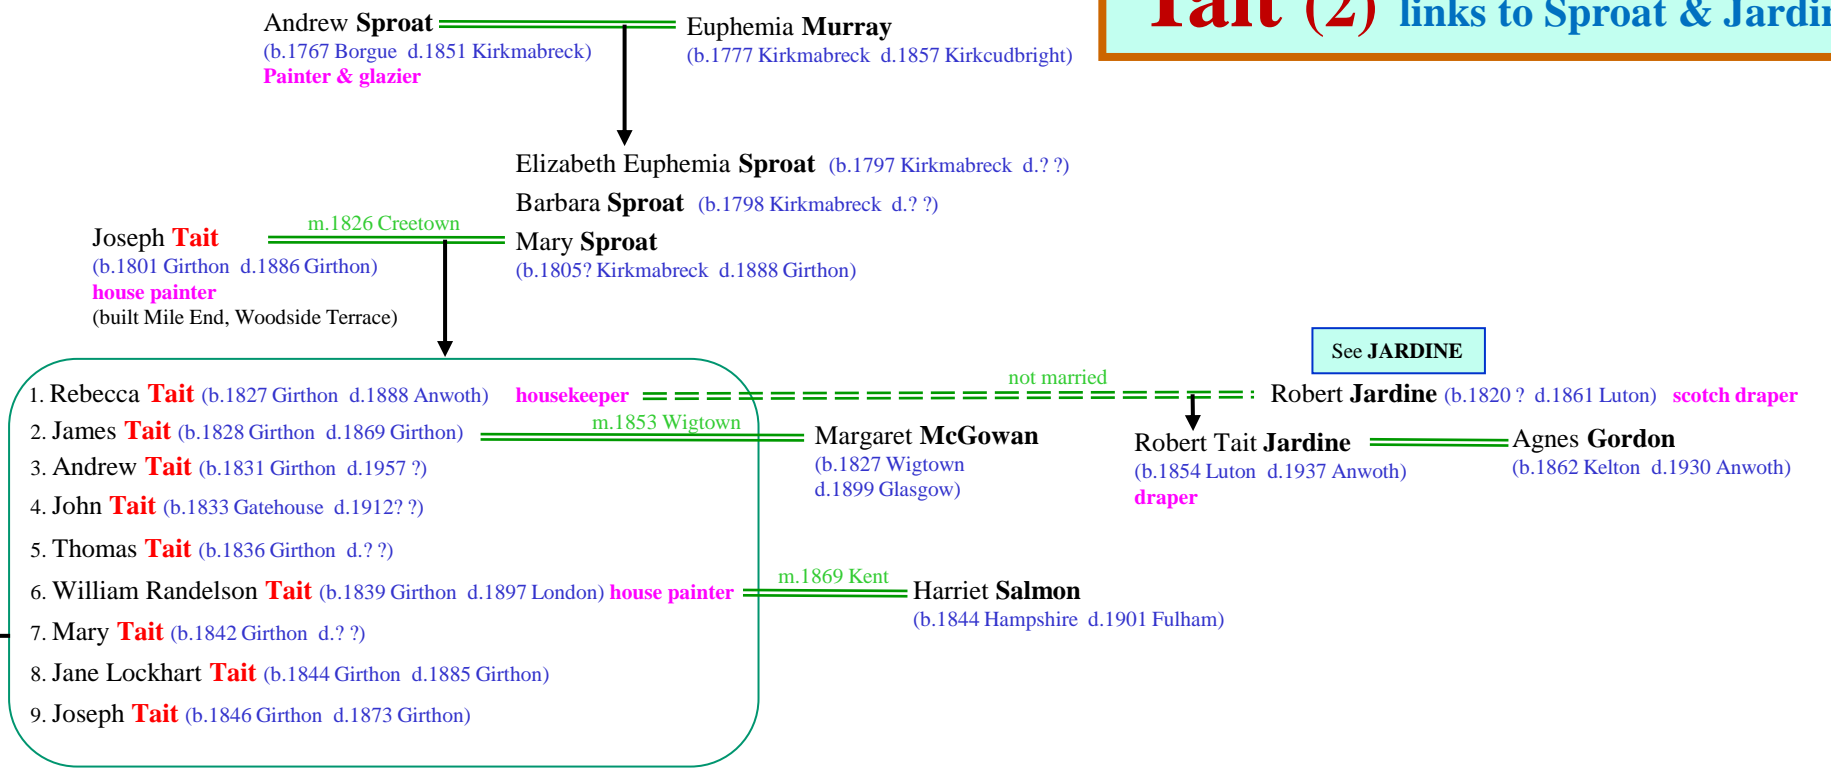

Tait (2) links to Sproat & Jardine

Betty & Kate Hunter