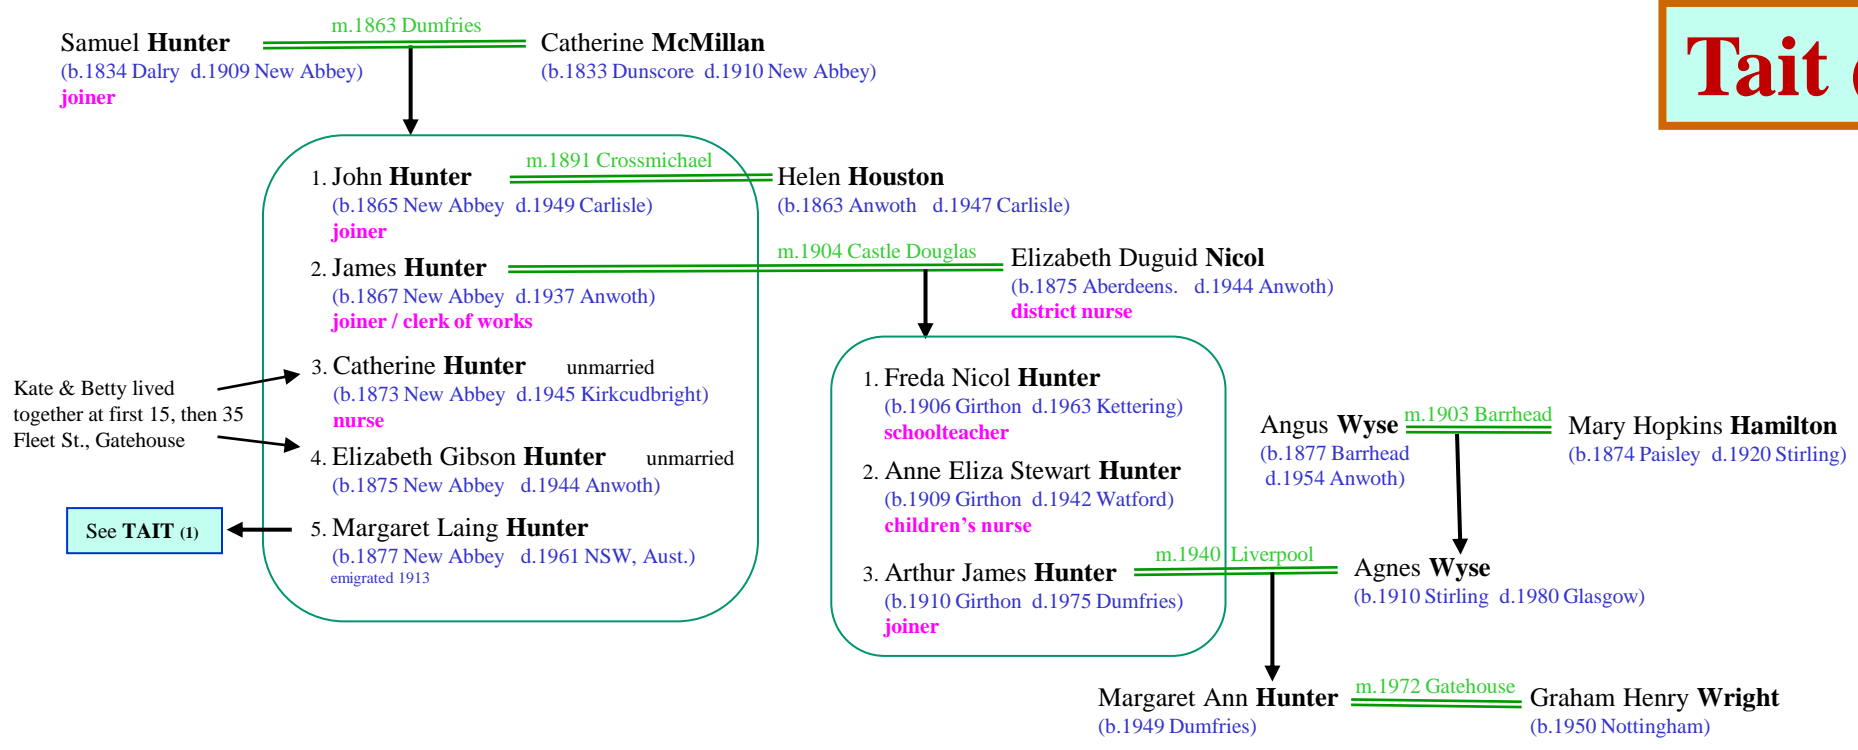

- m.??
1. Isabella **Stewart** (b.1818 Anwoth d.1915 Girthon)
 2. Anna **Stewart** (b.1827 Anwoth d.??)

for **HUNTER**
see **TAIT (3)**

Margaret Laing **Hunter** (b.1877 New Abbey d.1961 NSW, Aust.) emigrated 1913

Alastair Stewart Tait **Murray** (b.1952 Dumfries d.2003 Kirkcudbright) m.1973 Kbt. Sheila **Garvie** (b.??) 2 sons

1. Barbara A **McKellar** (b.1944 Gatehouse d.??) m.1.1966 Gatehouse John **Kirk** (b.?? d.??)
 2. Jennifer T **McKellar** (b.1946 Dumfries d.??) m.2.1976 Gatehouse John J **Dooley** (b.?? d.??)
- both changed surname to Murray following Oonah Tait 2nd marriage*

Robert & Elizabeth Tait with Tom, Evelyn & Jack

Woodside Terrace before Town Clock

Robert Lawrie (b.1861 Gatehouse d.1929 ?) m.1889 Girthon **Jemima Tait** (b.1864 Anwoth d.1949 Girthon)
Glasgow Tramways

Tait (2) links to Sproat & Jardine

Betty & Kate Hunter

Tait (3) links to Hunter

Hunters at Sawmill, Gatehouse
 Arthur, Elizabeth, Freda, James, Nan